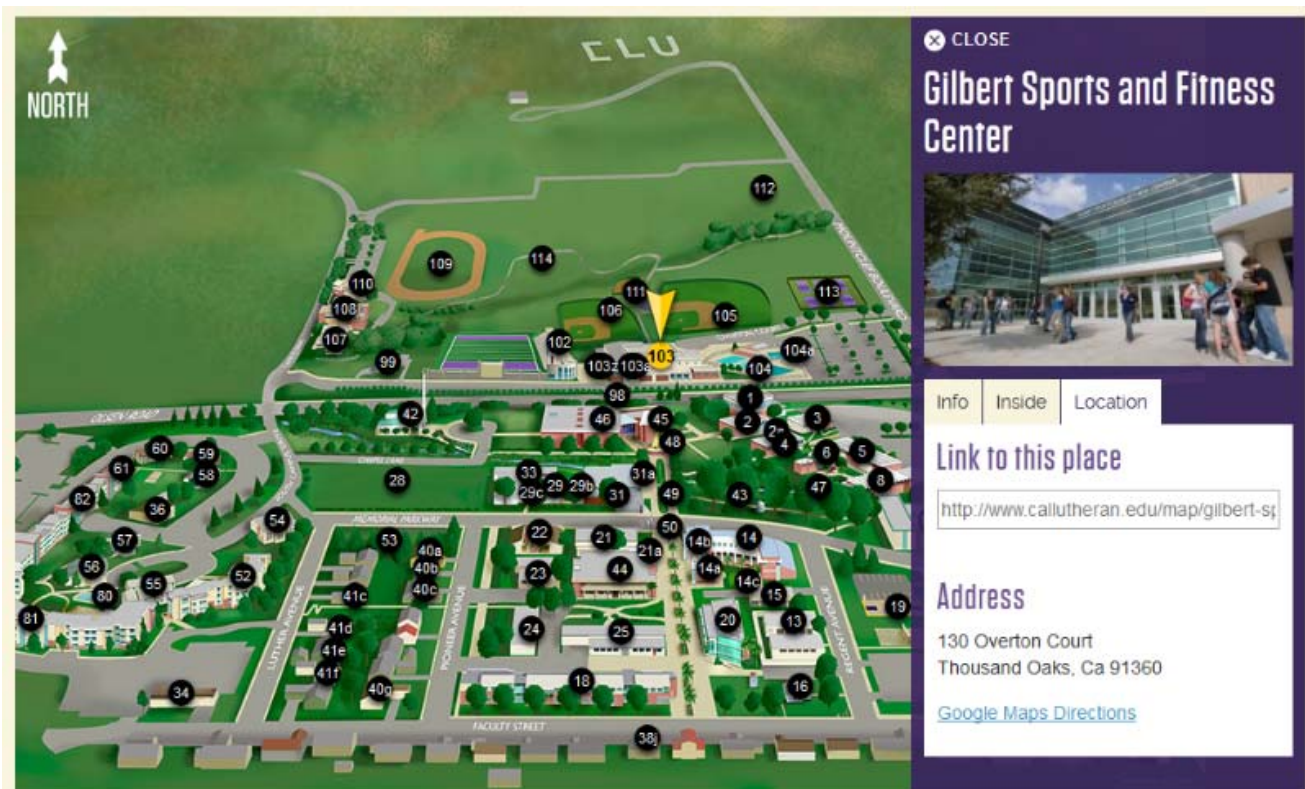

CLU - Gilbert Sports and Fitness Center, 2nd Floor, Room 253

California Lutheran University

130 Overton Court

Thousand Oaks, CA 91360

[\(map\)](#)

Location: California Lutheran University
Gilbert Sports and Fitness Center, 2nd floor, Rooms 253/254.
130 Overton Court, Thousand Oaks, CA 91360.
Pizza/networking starts at 6:30 pm
Talk starts at 7:00 pm

Our sponsors
California Lutheran University
IEEE Buenaventura Section

You might have to enter through the west lobby after 6 PM ([Map](#))

There is an adjacent large parking with no permit required.

You can also park in the G lot on the southwest corner of Olsen and MountClef and walk to the Gilbert Sports and Fitness Center ([Map](#)).